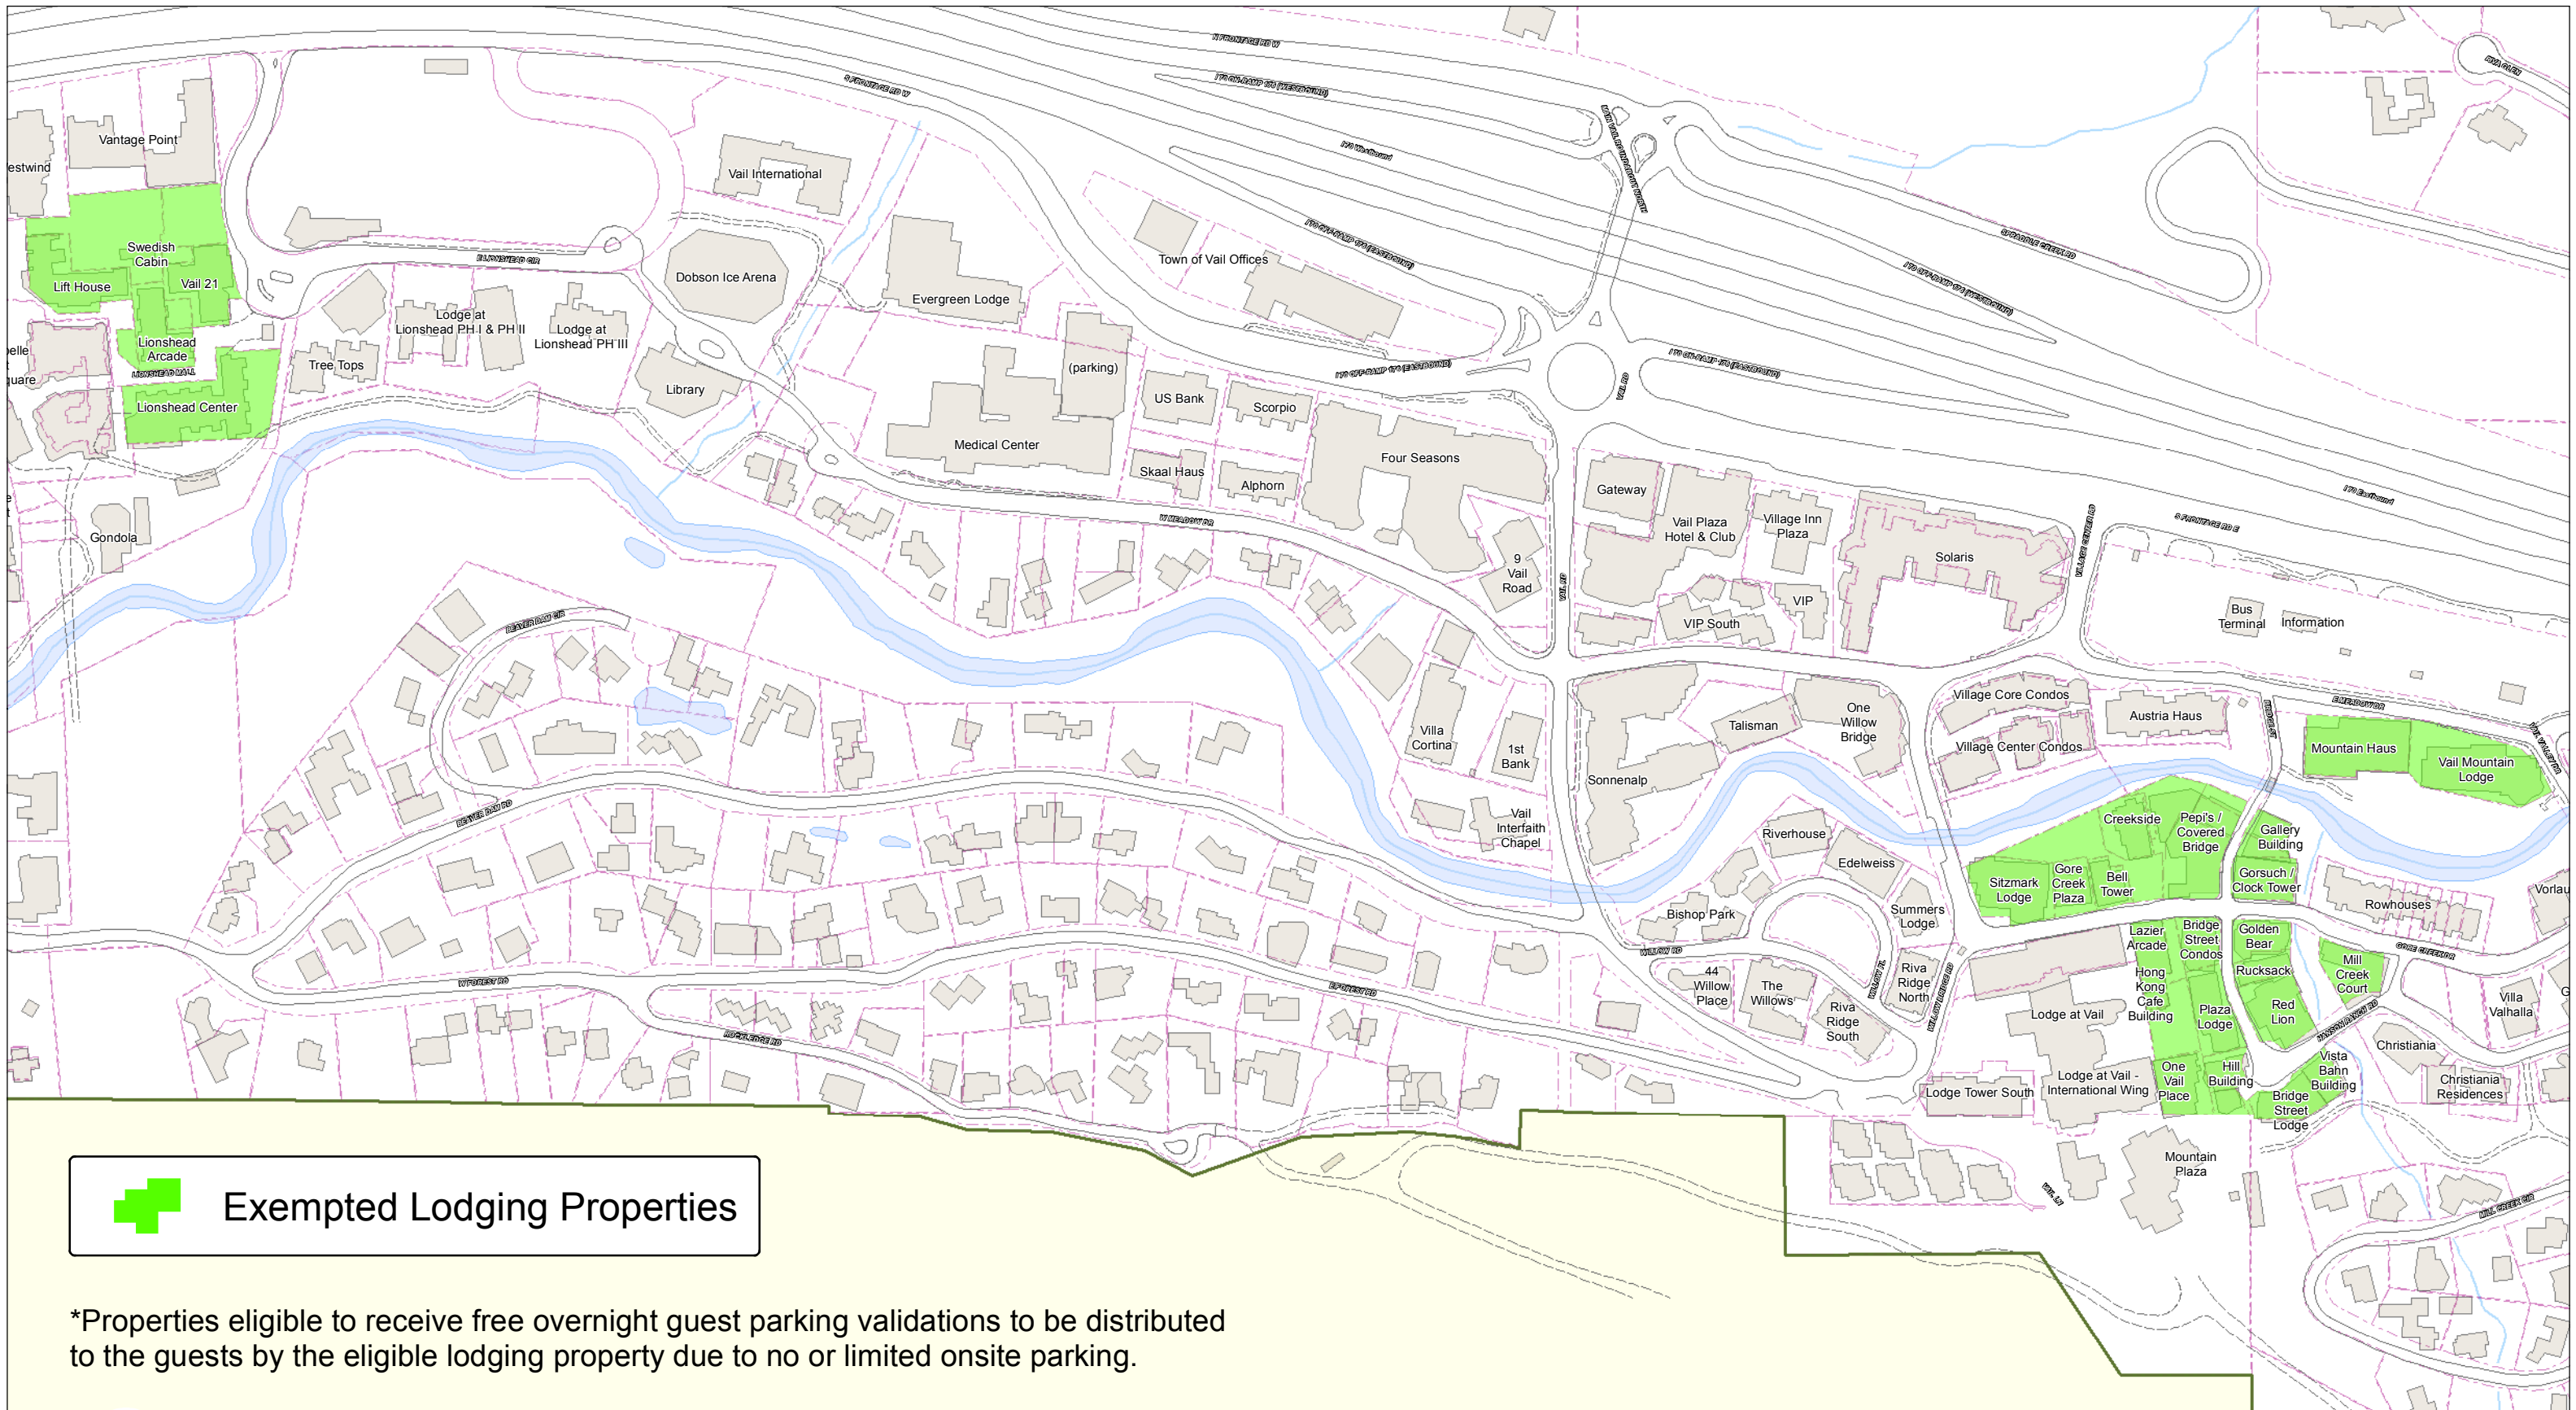

Exempted Lodging Parking Map - Summer 2018

Exempted Lodging Properties

*Properties eligible to receive free overnight guest parking validations to be distributed to the guests by the eligible lodging property due to no or limited onsite parking.

This map was created by the Town of Vail GIS Team. Use of this map should be for general purposes only. The Town of Vail does not warrant the accuracy of the information contained herein. (where shown, parcel line work is approximate)