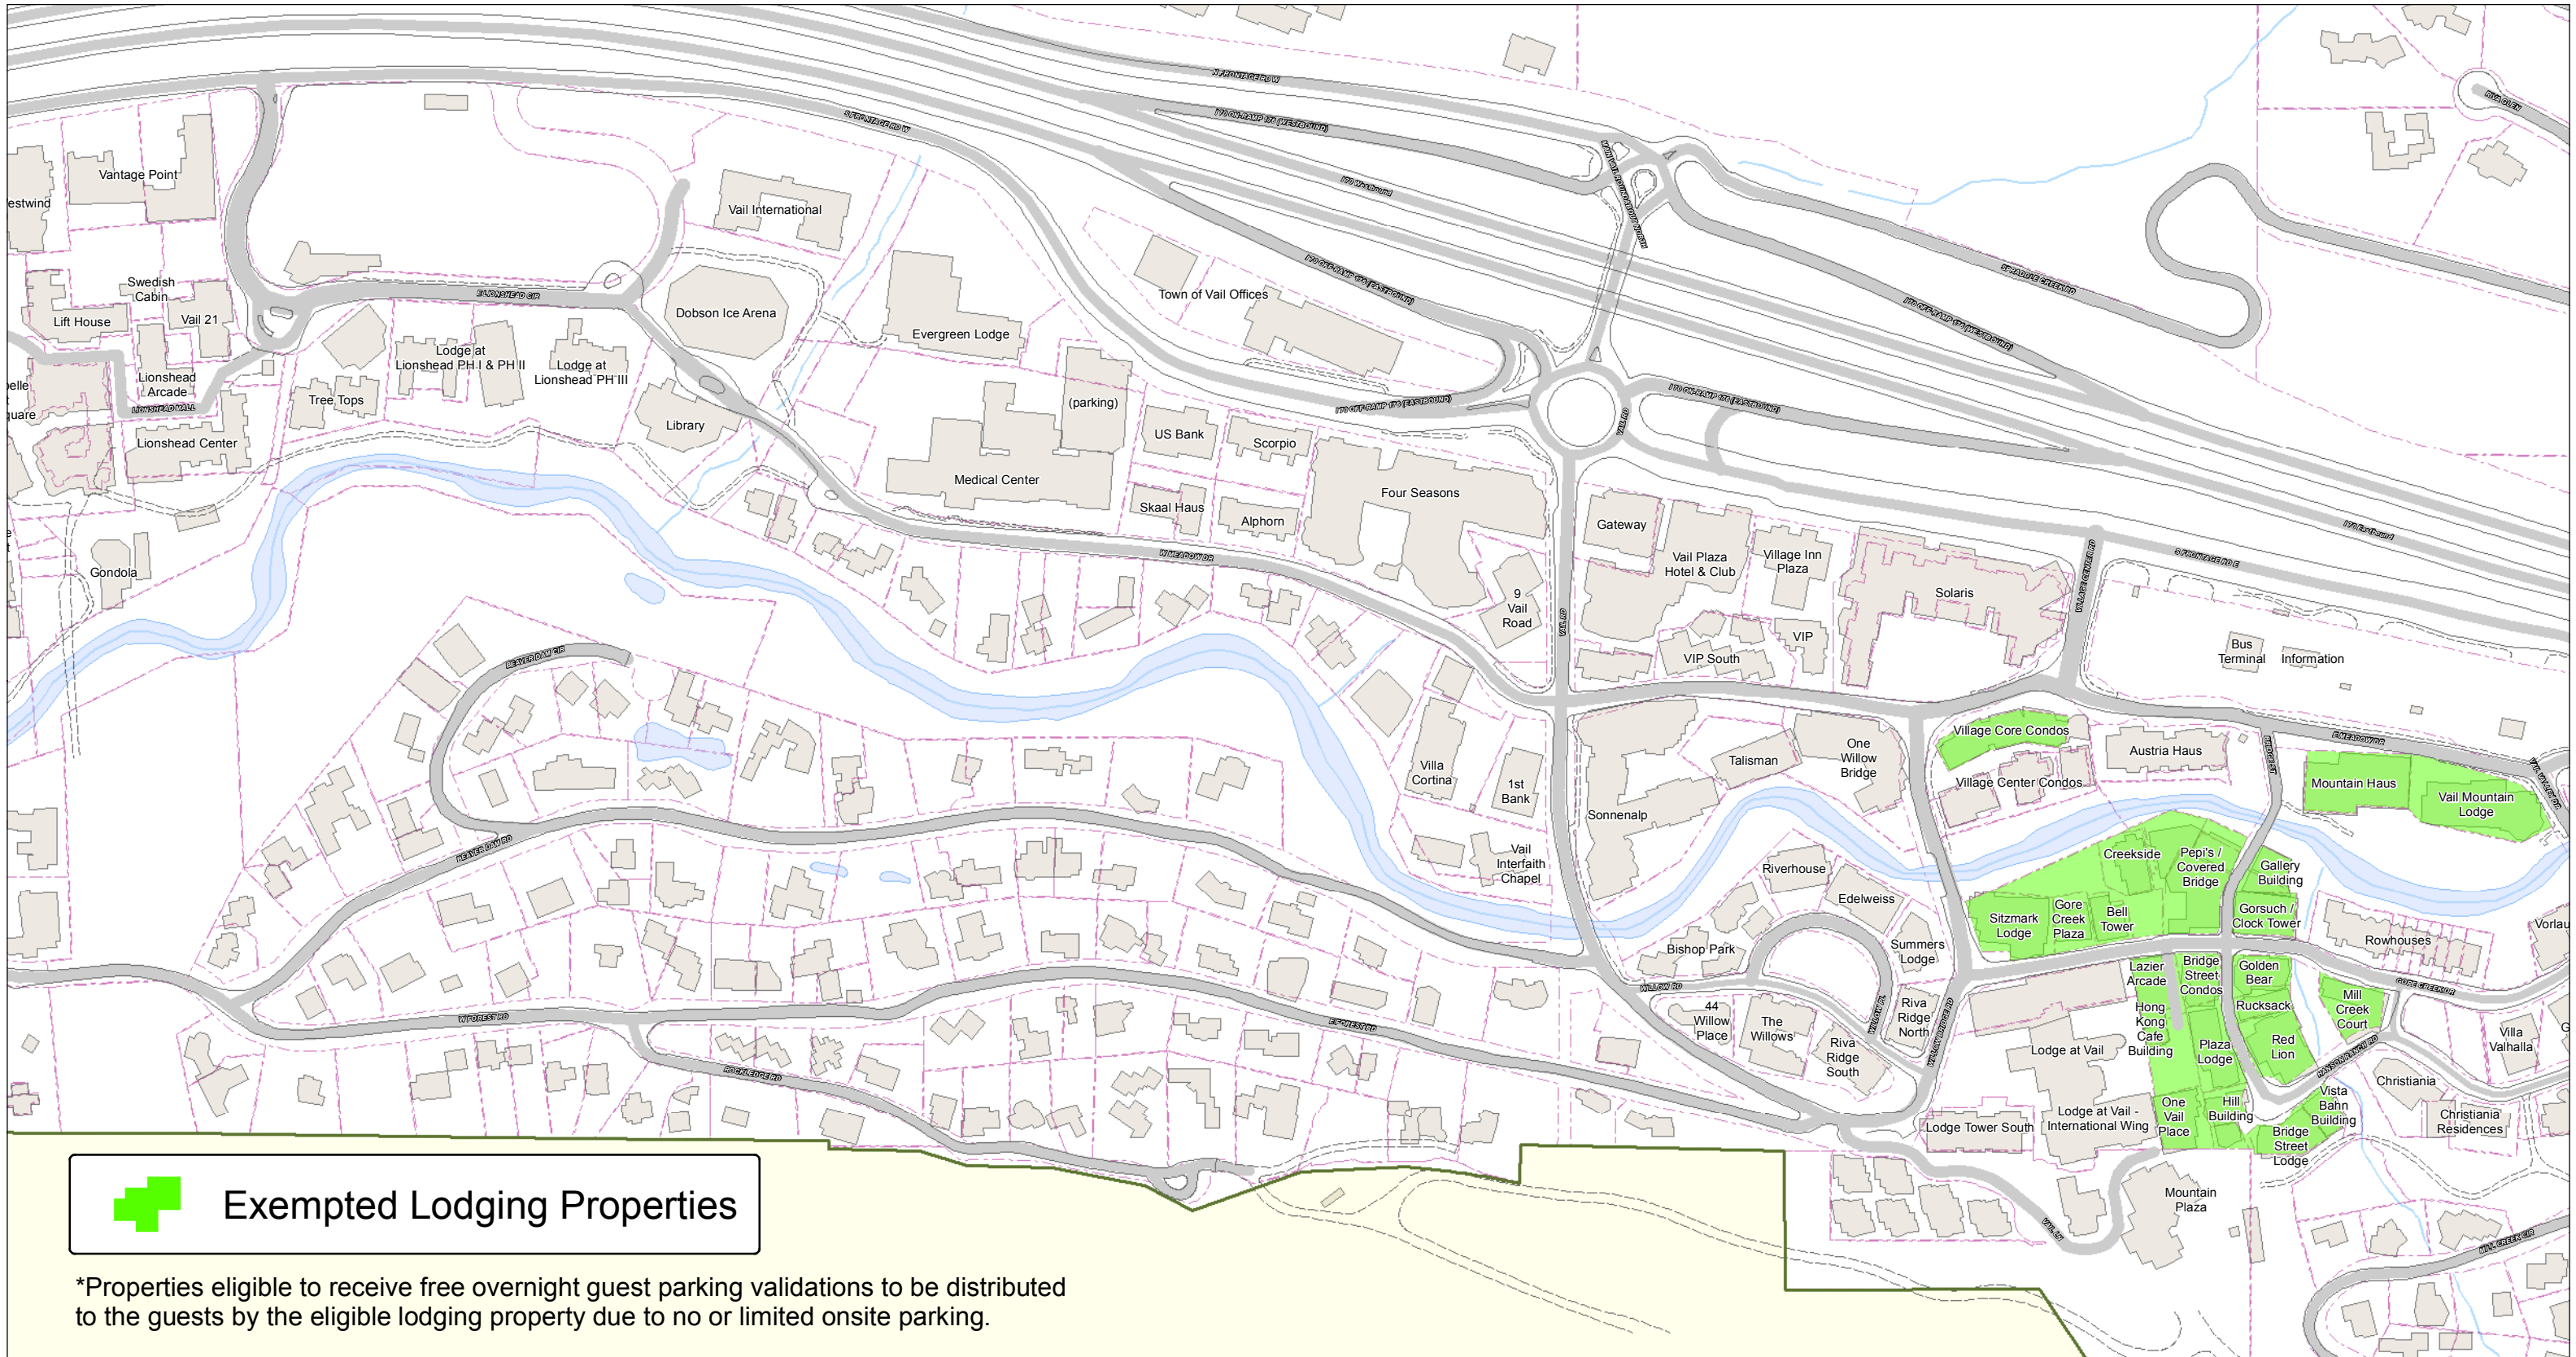

# Exempted Lodging Parking Map - Summer 2019

Lodging properties undertaking significant construction projects which adversely affect their overnight parking should contact the Town of Vail Parking Office.

This map was created by the Town of Vail GIS Team. Use of this map should be for general purposes only. The Town of Vail does not warrant the accuracy of the information contained herein. (where shown, parcel line work is approximate)